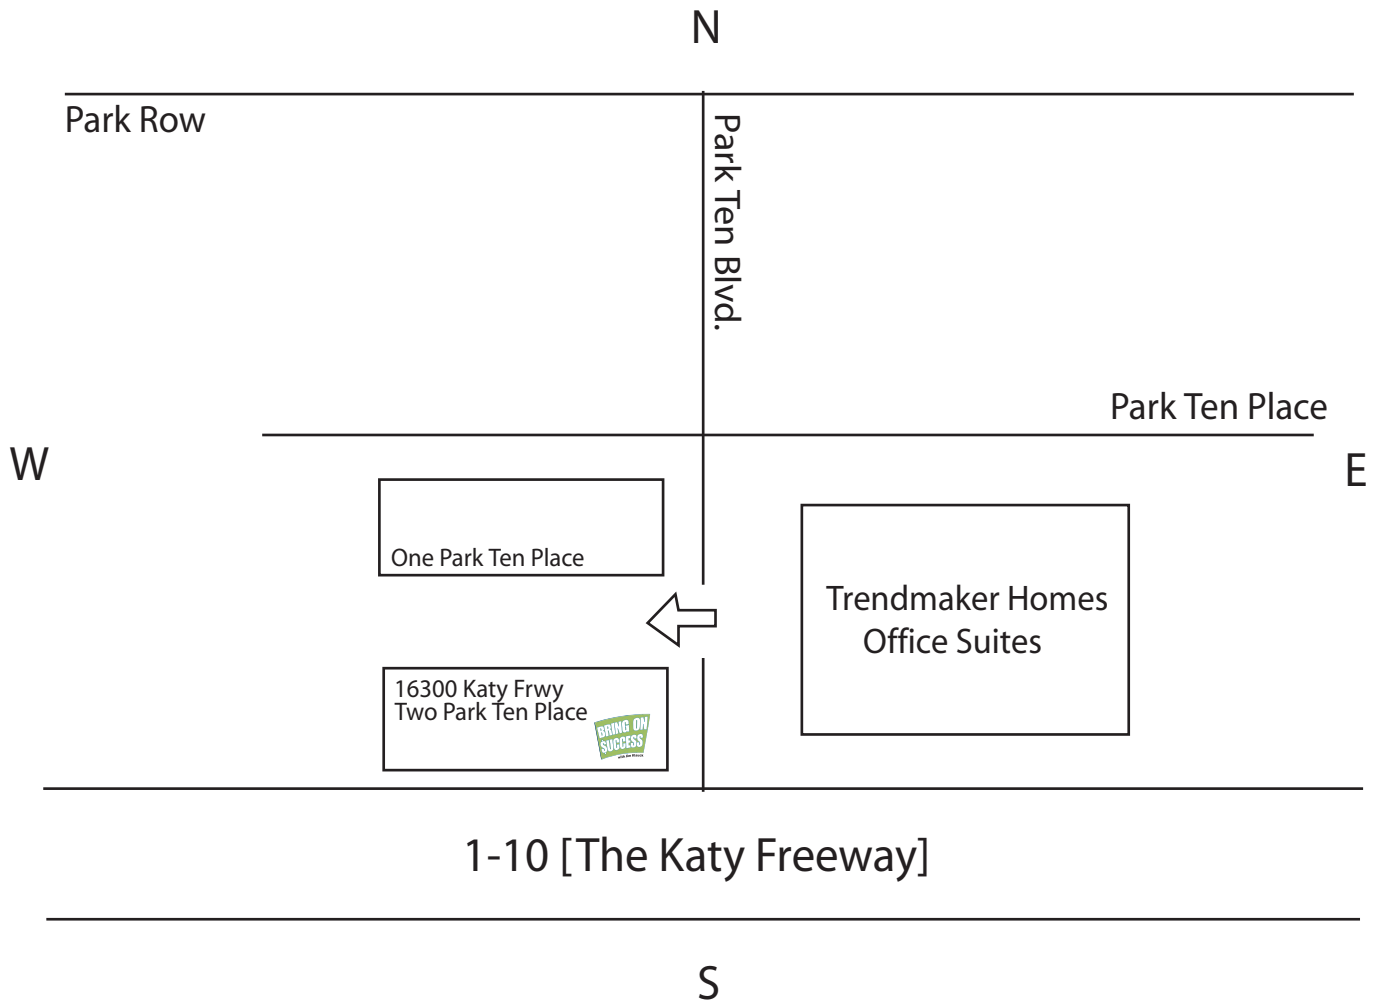

Two Park Ten Place
16300 Katy Freeway
Suite 170
Houston, Texas 77094

281.398.4080 [p]
281.398.9430 [f]
bringonsuccess.com

1. From I-10 (The Katy Freeway) take Park Ten Blvd. NORTH
2. Take Immediate LEFT through median in between two office buildings.
(You will notice the first office building has a Parking Garage attached)
3. Arrive at Two Park Ten Place [16300 Katy Freeway]
(Two Park Ten Place will be the bulding on the Left side of the parking lot)
4. Suite 170 will be behind the elevators on the left side of the building. We are on the first floor.
(The sign on the door will read CHECK A PRO)